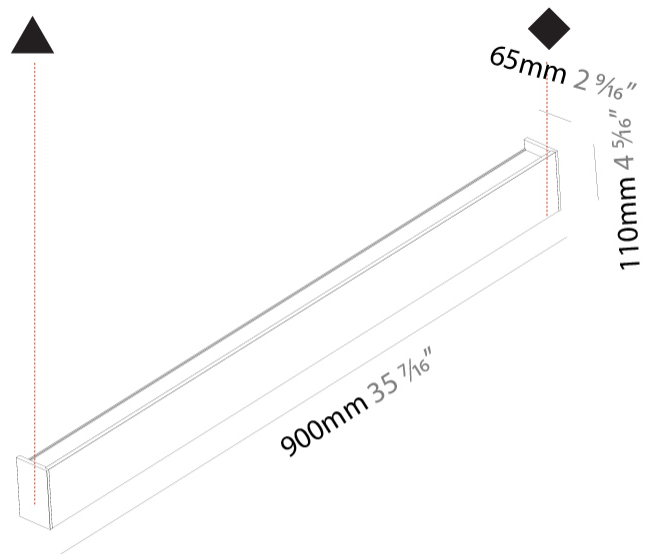

1. To build a product code in our configurator select the specify button on the base model # product page
2. To build a manual product code on this datasheet choose from the options listed below in blue font and add the suffix to the base model #

GENERAL

Series: Never Ending
Brand: Prolicht
Division: Architectural
Mounting Type: Surface
Mounting Location: Wall
Subcategory: Profile

PHYSICAL

Shape: Rectangle
Length (mm): 900
Length (in): 35 ⁷/₁₆
Height (mm): 110
Depth (mm): 65
Height (in): 4 ⁵/₁₆
Depth (in): 2 ⁷/₁₆
Light Distribution: Direct / Indirect
Weight (kg): 3.5
Weight (lbs): 7.71
Diffuser: PMMA - Opal
Fixture Finish: ANA / SSR / BKV / CWI / CRY / HAB / MSR / UFT / ITA / RUA / OGR / FTG / MYG / RWR / LOD / PUS / FRO / FUP / KIA / POP / BLS / SPG / MEY / GOH / GUM / CHC / COM / ABZ / JAG / OBR / MOS / ROR
Fixture Material: Extruded Aluminum

ELECTRICAL

Lamp Type: LED (Zhaga Standard)
Input Wattage (W): 15
Total Output Wattage (W): 12 / 11.1 (3500K)
Dimming: Non-Dimming / Phase Dimming (120Vac only) / 0-10V Dimming
Driver Included: Yes
Driver Location: Integrated
Driver Type: Constant Current - 120 / 277Vac
Driver Class: Class 2
Input Voltage (V): 120 - 277
Constant Current (MA): 350 / 375 (3500K)

LED

Color Temperature (°K): 3000 / 3500 / 4000
Max. Delivered Lumen (lm): 920 / 951 / 970
CRI: >80 CRI
Lamp Life (hrs): 50000

OPTICAL

RATINGS AND CERTIFICATIONS

Certified By: Certified for North American Standards
IP rating: IP20